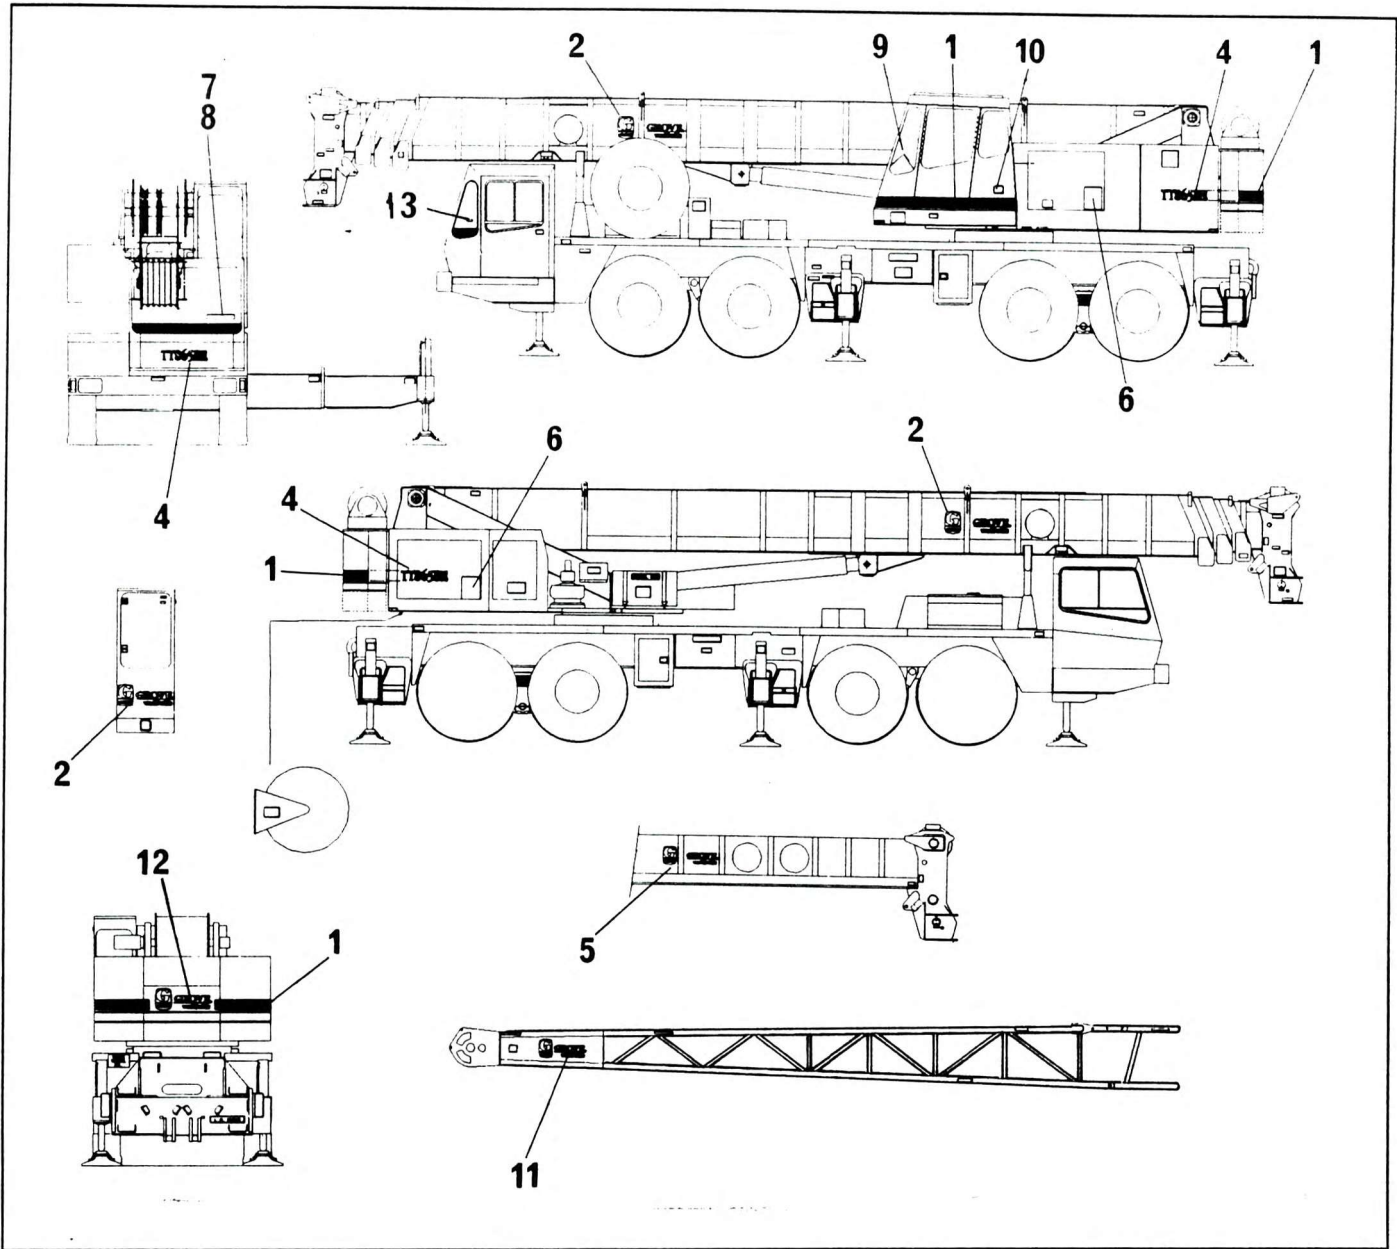

DECALS WORLDWIDE LIVERY TT865BE

NO.	PART NO	QTY.	DESCRIPTION	NO.	PART NO	QTY.	DESCRIPTION
1	7-376-000927	1	Decal - Striping				
2	7-376-003994	1	Grove Worldwide Black (8")				
4	7-376-991122	3	Decal Model I/D TT865BE				
5	7-376-991465	1	Decal Model TT875B - for USA only				
5	7-376-007961	3	Grove Worldwide White (12")				
6	7-376-991128	2	Decal Hand Signals				
7	7-376-990175	1	Decal - Max Height				
8	7-376-990176	1	Decal - Numbers				
9	7-376-991039	1	Decal - Heater Control				
11	7-376-007958	2	Grove Worldwide White (5.5")				
12	7-376-007950	1	Grove Worldwide Black (5.5")				
13	7-376-991887	1	Decal				